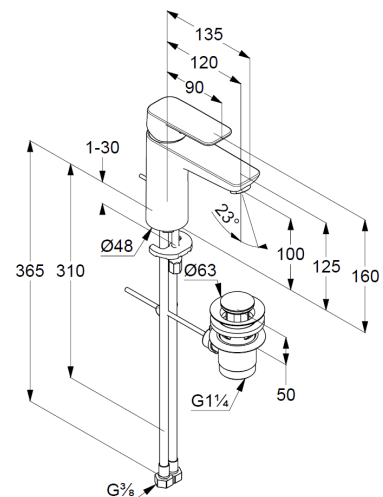

Technische Daten/ Technical Data

KLUDI PURE&STYLE
single lever basin mixer 100
DN 15

Ref.:
402900575

Finishes:
05 chrome

Product description
Manufacturer KLUDI GmbH & Co. KG
Typ: KLUDI PURE&STYLE
single lever basin mixer 100
Ref.: 402900575

basin mixer
single lever mixer
1-hole mounted
solid handle, metal
aerator M24 PCA
ceramic cartridge with hot water safety device
flow rate at 3 bar 5 l/ min.
flexible hoses G $\frac{3}{8}$ DVGW approved
rapid installation set
pop up waste G1 $\frac{1}{4}$ metal

Produktabbildung/ Product picture

Maßzeichnung/ Dimensional drawing

Durchfluss/ Flow rate