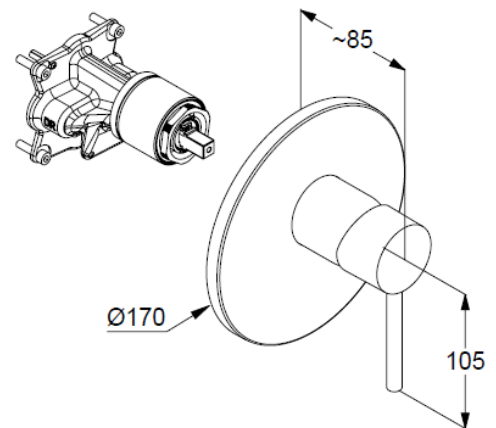

Technische Daten/ Technical Data

KLUDI BOZZ

concealed single lever shower mixer

Ref.: 38655N076

Finishes:

NO Brushed Gold

Product description

Manufacturer KLUDI GmbH & Co. KG

Typ: KLUDI BOZZ

concealed single lever shower mixer

Ref.: 38655N076

concealed shower mixer

single lever mixer

trim set without pre-installation set

pre installation set KLUDI FLEXX.BOX Ref.: 88011

trim set with functional unit

wall mounted

solid lever, metal

ceramic cartridge with hot water safety device

flow rate at 3 bar 25 l/min.

Produktabbildung/ Product picture

Maßzeichnung/ Dimensional drawing

Durchfluss/ Flow rate