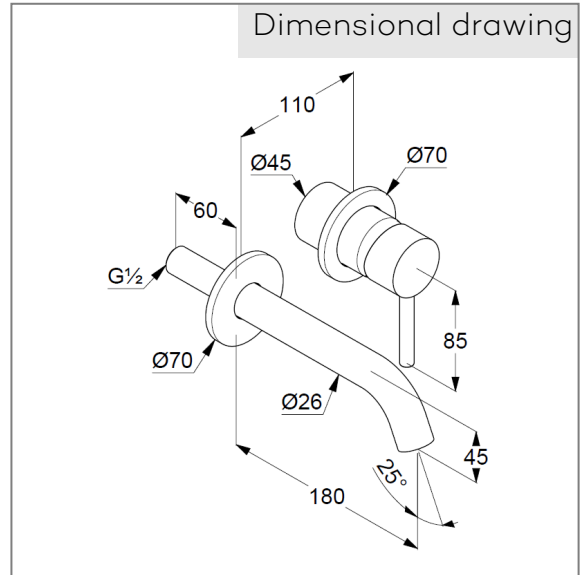

Technical Data

KLUDI BOZZ
concealed single lever basin mixer
DN 15

Ref:
382443976

Finishes:
39 black matt finished

Product description
Manufacturer KLUDI GmbH & Co. KG
Typ: KLUDI BOZZ
Concealed single lever basin mixer
Ref: 382443976
concealed basin mixer
projection 180 mm
single lever mixer
trim set without pre-installation set
pre installation set KLUDI Art. Nr. 38243
vertical wall mounted
solid lever, metal
Aerator, S-Pointer M24
flow rate at 3 bar = 5 l/ min.
fixed spout

Product picture

Dimensional drawing

Flow rate diagram