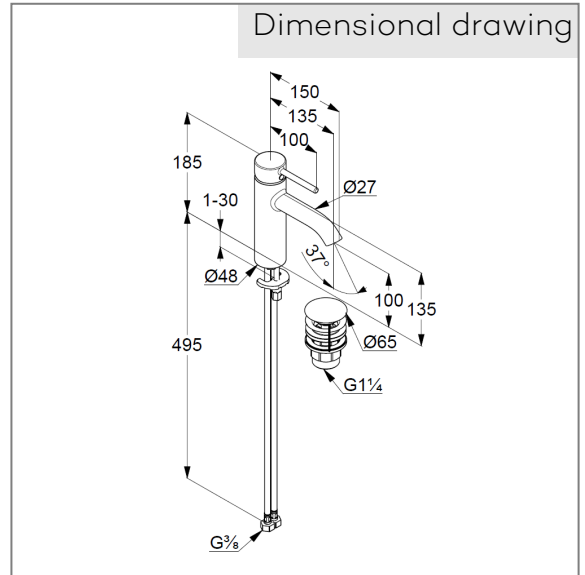

## Technical Data

KLUDI BOZZ  
single lever basin mixer 100  
DN 15

Ref:  
382880576

Finishes:  
05 chrom

Product description  
Manufacturer KLUDI GmbH & Co. KG  
Typ: KLUDI BOZZ  
single lever basin mixer 100  
Ref.: 382880576  
basin mixer DN 15  
single lever mixer  
solid lever, metal  
Aerator M18,5  
ceramic cartridge with hotwater safety device  
flow rate at 3 bar = 5 l/ min.  
flexible hoses G 3/8 DVGW approved  
rapid installation set  
push open waste 1 1/4"  
for washbasin with overflow

Product picture

Dimensional drawing

Flow rate diagram