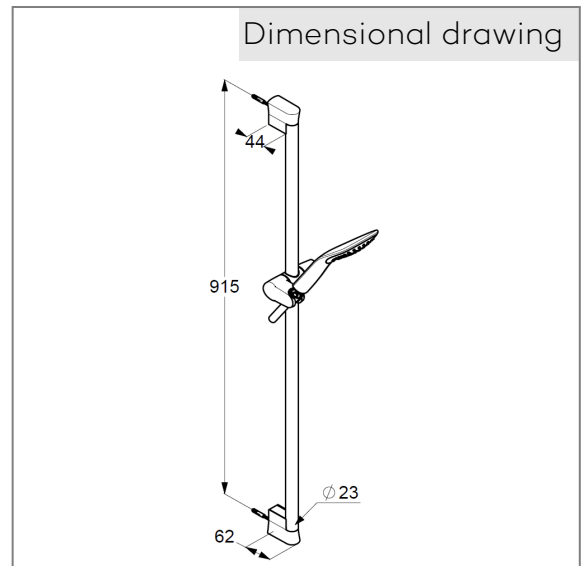

Technical Data

KLUDI FIZZ
shower set 1 S
DN 15

Ref.:
6764091-00

Finishes:
91 white

Product description
Manufacturer KLUDI GmbH & Co. KG
Typ: KLUDI FIZZ
shower set 1 S DN 15
Ref: 6764091-00

hand shower 1 S
1 spray pattern
with cleaning system
connection 1/2"
sieve seal

Shower hose
plastic coated
with metal-effect
with conical nuts
anti twist
G 1/2 x G 1/2 x 1600 mm

wall rail 900 mm
height-adjustable hand shower holder
With fixing material
for rigid wall mounting

Product picture

Dimensional drawing

Flow rate diagram