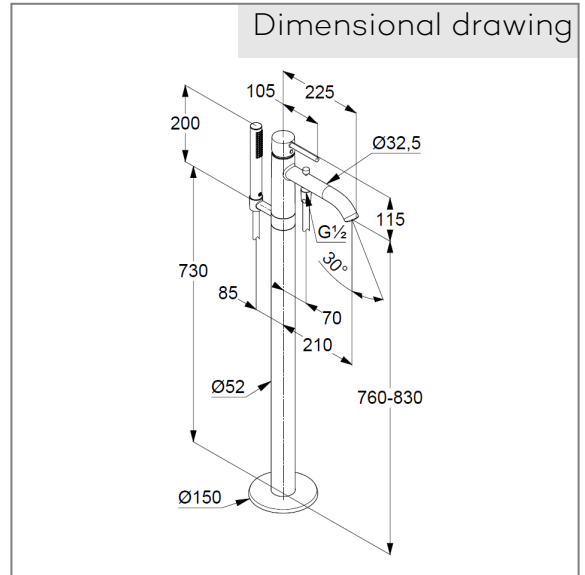

### Product description

Manufacturer KLUDI GmbH & Co. KG  
Typ: KLUDI BOZZ  
single lever bath- and shower mixer  
floor standing for free standing bath tubes  
Ref.: 385900576

bath and shower mixer  
single lever mixer  
trim set without pre-installation set  
pre installation set KLUDI FLEXX.BOXX Art. Nr. 88088  
floor standing for free standing bath tubs  
with shower holder  
automatic diverter: shower/ bath  
solid lever, metal  
Aerator, S-Pointer M24  
protected against back flow  
shower outlet 1/2 inch  
ceramic cartridge with hotwater safety device  
flow rate at 3 bar= 22 l/ min.  
fixed spout  
hand shower and shower hose 1250 mm

hand shower 1 S  
1 spray pattern  
Volumen  
with cleaning system  
sieve seal

Shower hose  
plastic coated  
with conical nuts  
anti twist  
G 1/2 x G 1/2 x 1250 mm

### Dimensional drawing