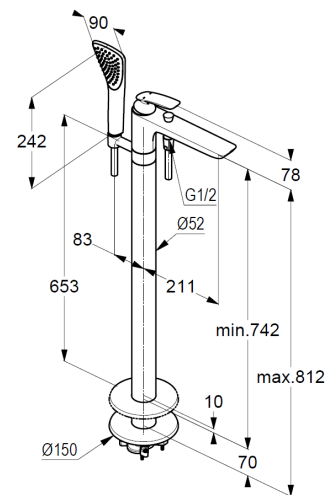

#### Product description

Manufacturer KLUDI GmbH & Co. KG  
 Typ: KLUDI BALANCE  
 bath-and shower mixer  
 floor standing for free standing bath tubs  
 Ref.: 525908775

bath-and shower mixer  
 single lever mixer  
 trim set without pre-installation set  
 pre installation set KLUDI FLEXX.BOX Ref.: 88088  
 floor standing for free standing bath tubs  
 with shower holder  
 automatic diverter: shower/bath  
 solid lever, metal  
 aerator M24  
 protected against back flow  
 shower outlet G $\frac{1}{2}$   
 ceramic cartridge with hot water safety device  
 flow rate at 3 bar 22,5 l/min.  
 fixed spout  
 hand shower and shower hose 1250mm

KLUDI FIZZ hand shower 1 S  
 1 spray pattern  
 Volumen  
 with cleaning system  
 sieve seal

shower hose  
 plastic coated  
 with conical nuts  
 anti twist  
 G $\frac{1}{2}$  x G $\frac{1}{2}$  x 1250mm

### Maßzeichnung/ Dimensional drawing