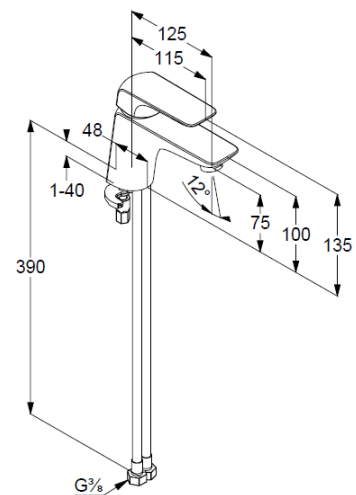

Technische Daten/ Technical Data

KLUDI AMEO
single lever basin mixer
DN 15

Ref.:
410280575

Finishes:
05 chrome

Product description
Manufacturer KLUDI GmbH & Co. KG
Typ: KLUDI AMEO
single lever basin mixer
Ref.: 410280575

basin mixer
single lever mixer
1-hole mounted
solid lever, metal
aerator, S-Pointer M24 PCA
ceramic cartridge with hot water safety device
flow rate at 3 bar 5 l/min.
flexible hoses G $\frac{3}{8}$ DVGW approved
rapid installation set

Produktabbildung/ Product picture

Maßzeichnung/ Dimensional drawing

Durchfluss/ Flow rate