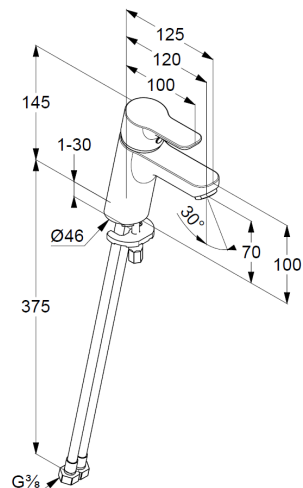

basin mixer  
single lever mixer  
1-hole mounted  
solid handle, metal  
aerator M24 PCA  
ceramic cartridge with hot water safety device  
flow rate at 3 bar 5 l/min.  
flexible hoses G $\frac{3}{8}$  DVGW approved  
rapid installation set

### Produktabbildung/ Product picture

### Maßzeichnung/ Dimensional drawing