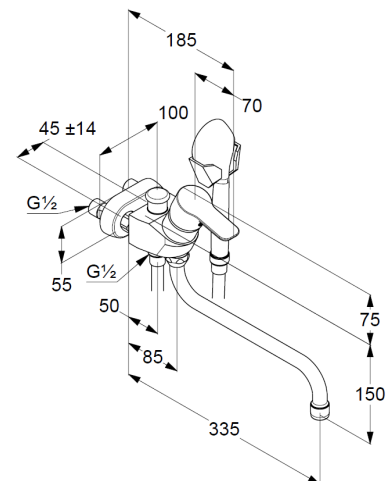

aerator M22

protected against back flow

shower outlet G $\frac{1}{2}$

ceramic cartridge with hot water safety device

flow rate at 3 bar 19 l/min.

swivel spout

S-unions G $\frac{1}{2}$ x G $\frac{1}{2}$

centre distance 45mm

Hand shower and shower hose 1250mm

shower hook

Produktabbildung/ Product picture

Maßzeichnung/ Dimensional drawing

Durchfluss/ Flow rate