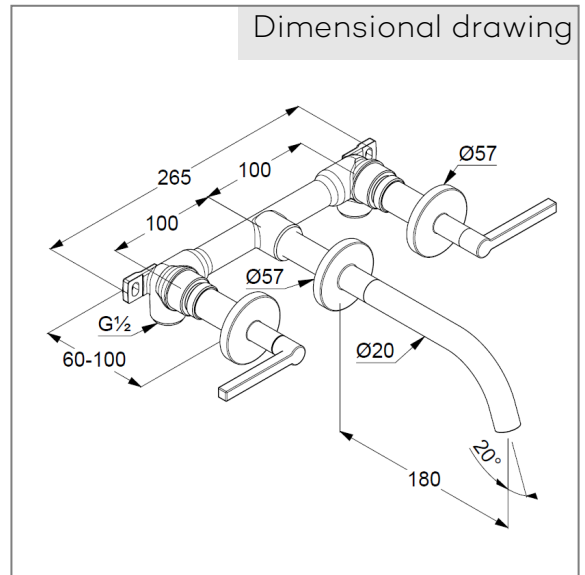

## Technical Data

KLUDI NOVA FONTE  
wall mounted basin mixer  
DN 15  
Style: Puristic

Ref.:  
201440515

Finishes:  
05 chrom

Product description  
Manufacturer KLUDI GmbH & Co. KG  
Typ: KLUDI NOVA FONTE  
wall mounted basin mixer  
projection 180 mm  
Ref.: 201440515  
wall mounted basin mixer DN15  
concealed basin mixer  
two handle mixer  
pre-installation set with trim set  
wall mounted  
3 hole mounted  
Wing handle metal  
Aerator M18,5 PCA laminar  
ceramic headparts 90° (right/ left)  
flow rate at 3 bar = 5,6 l/ min.

Product picture

Dimensional drawing

Flow rate diagram