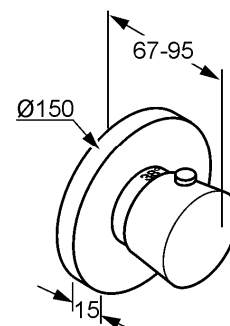

**Product:** JOOP! concealed thermostatic mixer, trim set

**Ref.:** 557190505

**Product description**

concealed thermostatic mixer  
trim set  
Cylindrical handle  
without pre-installation set  
for item no. 35093 and 35158  
hot water safety device 38 °C  
without shut-off valve

Finishes:  
05 chrome

**Product picture**

**Advertisement**

- \* KLUDI GmbH & Co KG JOOP! concealed thermostat mixer item no. 55719..05
- \*\* chrome plated brass
- \*\*\* trim set for concealed thermostat mixer body DN 20 item no. 35093 or concealed thermostat mixer body DN 15 item no. 35158

concealed thermostat mixer, manufacturer KLUDI GmbH & Co KG JOOP! concealed thermostat mixer item no. 55719..05, trim set for pre- installation sets concealed thermostat mixer body DN 20 item no. 35093 or concealed thermostat mixer body DN 15 item no. 35158, cover plate chrome plated brass, cylindrical handle with hot water safety device 38 °C, diameter cover plate 150 mm, surface (handle) = 05 chrome plated, trim set for concealed thermostat mixer body item no. 35093 or item no. 35158, without shut - off valve JOOP! item no. 55811 DN 20, without extension set 7427105-00 = 30 mm,

**Dimensional drawing I**

**Dimensional drawing II**

**35093**

**35158**