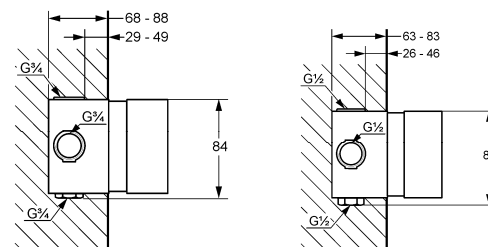

**Product:** JOOP! concealed thermostatic mixer, trim set

**Ref.:** 557190505

**Product description**

concealed thermostatic mixer  
trim set  
Cylindrical handle  
without pre-installation set  
for item no. 35093 and 35158  
hot water safety device 38 °C  
without shut-off valve

Finishes:  
05 chrome

**Product picture**

**Advertisement**

- \* KLUDI GmbH & Co KG JOOP! concealed thermostat mixer item no. 55719..05
- \*\* chrome plated brass
- \*\*\* trim set for concealed thermostat mixer body DN 20 item no. 35093 or concealed thermostat mixer body DN 15 item no. 35158

concealed thermostat mixer, manufacturer KLUDI GmbH & Co KG JOOP! concealed thermostat mixer item no. 55719..05, trim set for pre- installation sets concealed thermostat mixer body DN 20 item no. 35093 or concealed thermostat mixer body DN 15 item no. 35158, cover plate chrome plated brass, cylindrical handle with hot water safety device 38 °C, diameter cover plate 150 mm, surface (handle) = 05 chrome plated, trim set for concealed thermostat mixer body item no. 35093 or item no. 35158, without shut - off valve JOOP! item no. 55811 DN 20, without extension set 7427105-00 = 30 mm,

**Dimensional drawing I**

**Dimensional drawing II**

**35093**

**35158**