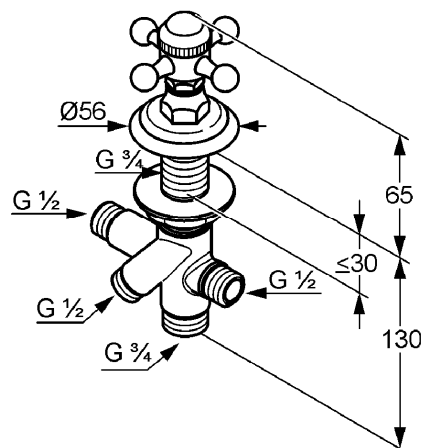

Product: KLUDI ADLON two way diverter DN 15

Ref.: 51848 .. 20

Product description

two way diverter DN 15
 cross handle
 deck mounted
 flow class CB
 headpart 360°
 marking: neutral
 bath outlet G 3/4
 shower outlet G 1/2
 2 connectors G 1/2
 noise group I

Finishes:
 05 chrome
 45 permabrass

Product picture

Advertisement

- * KLUDI GmbH & Co KG KLUDI ADLON two way diverter
 item no. 51848..20
- ** headpart 360°, DIN EN 200
- *** brass, DIN 50930-6

two way diverter, manufacturer KLUDI GmbH & Co KG KLUDI ADLON two way diverter
 item no. 51848..20, DN 15, finishes: 05 = chrome / 45 = permabrass plated brass,
 headpart 360°, type: two way diverter DN 15/20 deck mounted, noise level DIN EN
 4109 group I, without report no., flow class CB (max. 0,42 l/s), cross handles, 2 x
 connectors 1/2 inch, 1 x bath outlet 3/4 inch, 1 x shower outlet 1/2 inch, for pressure
 type water heater, for continuous line heater, PN 10,

Dimensional drawing

Flow rate diagram