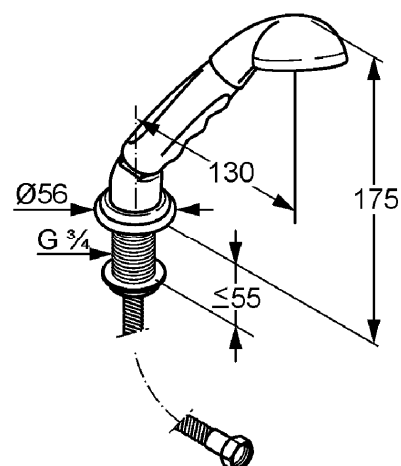

Product: KLUDI ADLON shower set DN 15

Ref.: 27051 ..

Product description

shower set DN 15
 deck mounted
 flow class B
 consisting of:
 KLUDI ADLON handshower
 shuft for shower hose
 shower hose 1500 mm
 connected pressure hose G 1/2 x 500 mm
 protected against back flow
 noise group I

Finishes:
 05 chrome
 45 permabrass

Advertisement

* KLUDI GmbH & Co KG KLUDI ADLON shower set item no. 27051..
 ** brass, DIN 50930-6
 *** DIN EN 1112 / DIN EN 1113

deck mounted shower set, manufacturer KLUDI GmbH & Co KG KLUDI ADLON shower set item no. 27051.., DN 15, finishes: 05 = chrome / 45 = permabrass plated brass, type: deck mounted shower set, KLUDI ADLON handshower 1/2 inch, shower hose with W270/KTW-A 1500 mm x 1/2 inch x 15 x 1 and flexible high pressure supply tube 500 mm G 1/2 x 15 x 1 with DVGW / KIWA / WRAS / CSTB, projection 130 mm, overall length 175 mm, protected against back flow, shuft for shower hose, diameter rosette Ø 56 mm, deck mounted, for pressure type water heater, for continuous line heater, PN 5,

Product picture

Dimensional drawing

Flow rate diagram