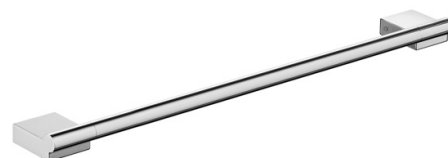

Product: **KLUDI A-XES bath towel holder**

Ref.: **4898005**

**Product description**

bath towel holder  
650 mm  
wall fastening  
with screws and dowels

Finishes:  
chrome

**Product picture**

**Advertisement**

- \* KLUDI GmbH & Co KG KLUDI A-XES bath towel holder item no. 4898005
- \*\* chrome plated metal

bath towel holder, manufacturer KLUDI GmbH & Co KG KLUDI A-XES bath towel holder item no. 4898005, chrome plated metal, wall fastening, with screws and dowels,