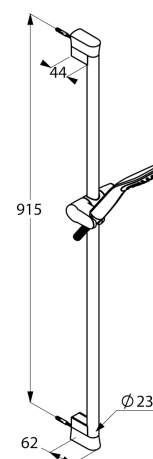

Product: **KLUDI FIZZ shower set DN 15**

Ref.: **6764005-00**

Product description

shower set DN 15
 L = 900 mm
 with horizontal and vertical adjustable slider
 KLUDI SIRENAFLEX-hose
 plastic coated, with metal effect
 with conical nuts
 G 1/2 x G 1/2 x 1600 mm
 with screws and dowels
 KLUDI FIZZ hand shower DN 15
 with cleaning system
 flow class B
 shower spray
 connection 1/2 inch, noise group I

Finishes:
 05 chrome

Advertisement

- * KLUDI GmbH & Co KG KLUDI FIZZ shower set item no. 6764005-00
- ** chrome plated brass/plastic
- *** shower hose G 1/2 x G 1/2 x 1600 mm ajar to DIN EN 1113
- **** hand shower ajar to DIN EN 1112

shower set, manufacturer KLUDI GmbH & Co KG KLUDI FIZZ shower set item no. 6764005-00, DN 15, chrome plated brass/plastic, length 900 mm, with horizontal and vertical adjustable slider, sliding bar with pipe diameter 23 mm, for borehole distance 915 mm, with KLUDI SIRENAFLEX shower hose plastic coated with metal-effect, with conical nuts 1/2 x 1/2 inch x 1600 mm, with KLUDI FIZZ hand shower DN 15 item no. 6760005-00, DN 15, chrome plated plastic, noise level DIN 4109 group I, flow rate max. 0,6 l/s, without report no., with shower spray and cleaning system, shower spray from 65 spray nozzles, for pressure type water heater, for continuous line heater, PN 5,

Product picture

Dimensional drawing

Flow rate diagram