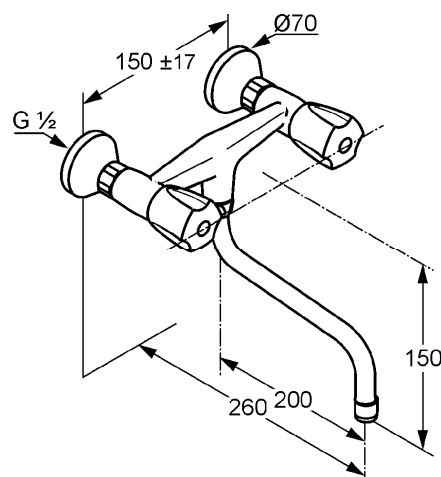

Finishes:
 05 chrome

Advertisement

- * KLUDI GmbH & Co KG KLUDI STANDARD sink wall mixer item no. 310530508/15
- ** classic headparts, DIN EN 200
- *** chrome plated brass, DIN 50930-6

sink wall mixer DN 15, manufacturer KLUDI GmbH & Co KG KLUDI STANDARD sink wall mixer item no. 310530508 / 310530515, DN 15, chrome plated brass, type: sink wall mixer DN 15, swivel spout, handle projection 50 mm, aerator M 22 x I, noise level DIN EN 4109 group I, report no. P- IX 1936 / IA, DVGW approval no. DIN-DVGW-AT-2177, KIWA approval, flow class A (max. 0,25 l/s), nozzle projection 260 mm, S unions 1/2 x 3/4 inch, classic headparts, handles with marking red/blue, outlet connection 3/4 inch, choice of handle: 08 = handle Terralux chrome plated metal, 15 = handle Terralux ABS chrome plated plastic, for pressure type water heater, for continuous line heater, PN 10

Product picture

Dimensional drawing

Flow rate diagram