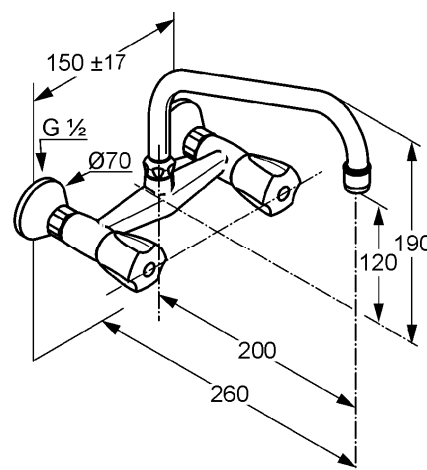

Finishes:
 05 chrome

Advertisement

- * KLUDI GmbH & Co KG KLUDI STANDARD sink wall mixer item no. 310550508/15
- ** classic headparts, DIN EN 200
- *** chrome plated brass, DIN 50930-6

sink wall mixer DN 15, manufacturer KLUDI GmbH & Co KG KLUDI STANDARD sink wall mixer item no. 310550508 / 310550515, DN 15, chrome plated brass, type: sink wall mixer DN 15, swivel spout, handle projection 50 mm, aerator M 22 x l, noise level DIN EN 4109 group I, report no. P- IX 1936 / IA, DIN-DVGW-AT-2177, KIWA approval, flow class A (max. 0,25 l/s), nozzle projection 260, S unions 1/2 x 3/4 inch, classic headparts, handles with marking red/blue, outlet connection 3/4 inch, choice of handle: 08 = handle Terralux chrome plated metal, 15 = handle Terralux ABS chrome plated plastic, for pressure type water heater, for continuous line heater, PN 10

Product picture

Dimensional drawing

Flow rate diagram