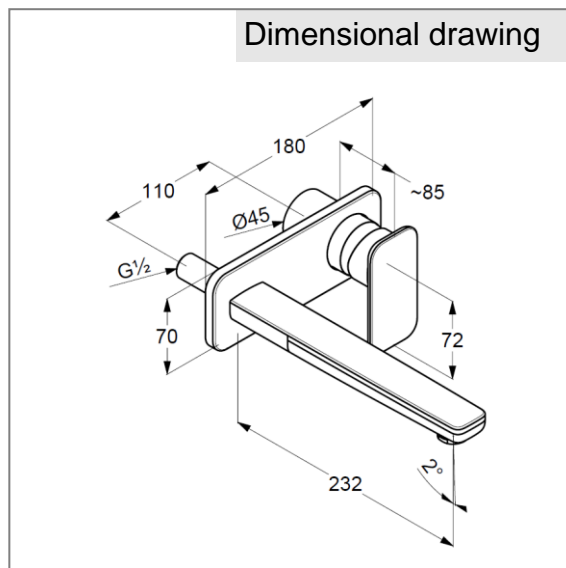

Product: KLUDI E2 concealed 2 hole single lever basin mixer, projection 230 mm, trim set

Ref.: 492450575

Product description

concealed 2 hole single lever basin mixer
 trim set
 wall mounting
 solid lever
 aerator M 24 x 1
 flow rate 7 l/min at 3 bar
 wall outlet 230 mm
 without pre-installation set
 KLUDI item no. 38243

Finishes:
 05 chrome

Product picture

Advertisement

wall mounted mixer, manufacturer KLUDI GmbH & Co. KG
 KLUDI E2 item no. 492450575
 type: concealed 2 hole single lever basin mixer, trim set, with wall outlet 230 mm, chrome plated brass, solid lever chrome plated metal, aerator M 24 x 1, flow rate 7,0 l/min at 3 bar, concealed wall unions
 dimensions: nozzle projection: 232 mm, lever projection: 85 mm, lever: 72 mm, centre distance: 110 mm, cover plate: 70/180 mm
 Suitable for pre-installation set KLUDI item no. 38243, not included.

Dimensional drawing

Flow rate diagram