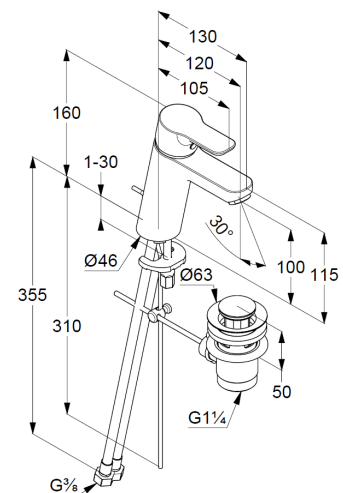

Technical Data

Product: KLUDI PURE&EASY
single lever basin mixer 100
DN 15

Article-Nr.: 372900565

Surface: 05 chrome

Product description

manufacturer KLUDI GmbH & Co. KG
Typ: KLUDI PURE&EASY
single lever basin mixer 100,
DN 15/ PN 10
Art. Nr. 372900565
basin mixer
single lever mixer
single hole mounted
solid handle, metal
aerator M24
ceramic cartridge with hotwater safety device
flow rate at 3 bar = 7 l/ min.
flexible hoses G 3/8 DVGW approved
rapid installation set
pop up waste 1 1/4" metal

Product Picture

Dimensional drawing

Flow rate diagram