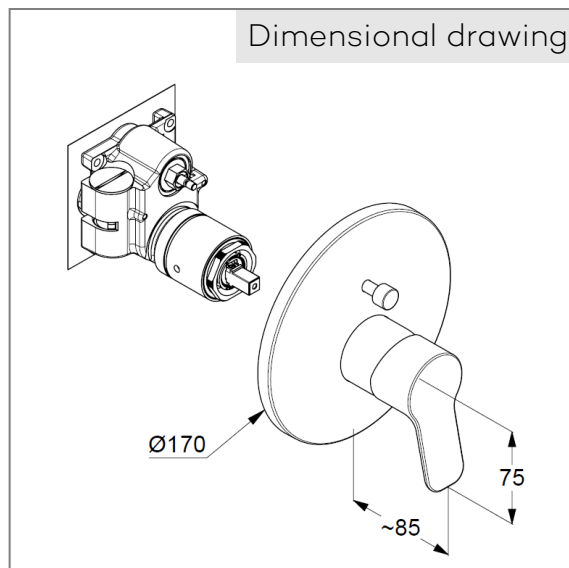

pre installation set KLUDI FLEXX.BOXX Art. Nr. 88011

trim set with functional unit

wall mounted

automatic diverter: shower/ bath

solid lever, metal

protected against back flow

ceramic cartridge with hotwater safety device

flow rate at 3 bar = 21 l/ min.

Product Picture

Dimensional drawing

Flow rate diagram