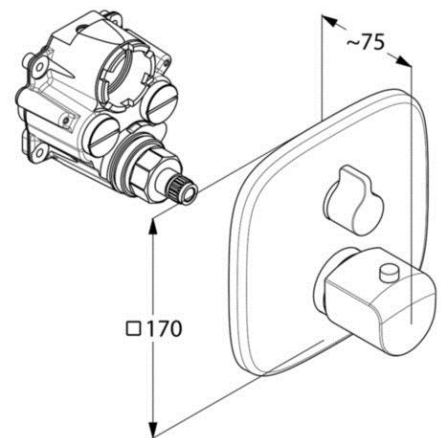

**Product:** KLUDI AMEO concealed THM shower mixer, trim set with functional unit

**Ref.:** 418350575

**Product description**

concealed thermostatic shower mixer trim set with functional unit with ceramic shut-off valve hot water safety device 38 °C without pre-installation set KLUDI FLEXX.BOXX 88011

Finishes:  
05 chrome

Product picture

Dimensional drawing

**Advertisement**

concealed thermostatic shower mixer, manufacturer KLUDI GmbH & Co. KG KLUDI AMEO item no. 418350575  
type: concealed thermostatic shower mixer trim set with functional unit THM for preinstallation set KLUDI FLEXX.BOXX DN 20 item no. 88011, handles chrome plated metal, cover plate chrome plated plastic, with ceramic shut-off valve, temperature control handle with hot water safety device 38°C, flow rate 20 l/min at 3 bar, functional unit made of brass, Suitable for pre-installation set KLUDI FLEXX.BOXX DN 20 item no. 88011, not included.