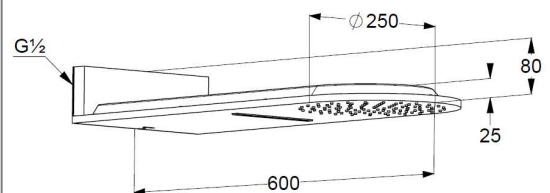

Technical Data

KLUDI A-QA
head shower 2 S
Rain/ Wave
DN 15

Ref.:
6488091-00

Finishes:
91 white/ chrome

Product description
Manufacturer KLUDI GmbH & Co. KG
Typ: KLUDI A-QA
head shower 2 S DN 15

Rain/ Wave
Ref.: 6488091-00

head shower 2 S
2 spray pattern

The 2 spray zones have to be controlled externally
Rain/ Wave

with cleaning system

Flow rate at 3 bar = 25 l/min. 31 l/ min.
connection 1/2"

With fixing material
for rigid wall mounting

projection 600 mm x 250 mm

Product picture

Dimensional drawing

Flow rate diagram