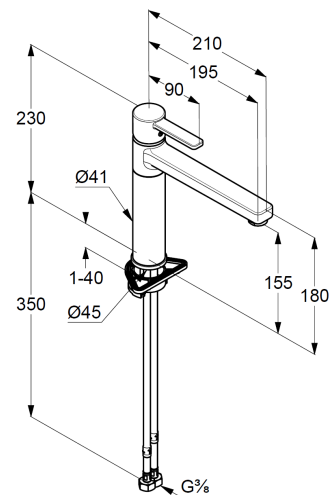

Technische Daten/ Technical Data

KLUDI ZENTA
Kitchen faucet
DN 15

Ref.:
389730575

Finishes:
05 chrome

Product description
Manufacturer KLUDI GmbH & Co. KG
Typ: KLUDI ZENTA
Kitchen faucet
Ref.: 389730575

Kitchen faucet
single lever mixer
single hole mounted
solid lever, metal
aerator M24 PCA
ceramic cartridge without hotwater safety device
flow rate at 3 bar 12 l/ min.
swivel spout (360°)
flexible hoses G $\frac{3}{8}$ DVGW approved
rapid installation set

Produktabbildung/ Product picture

Maßzeichnung/ Dimensional drawing

Durchfluss/ Flow rate