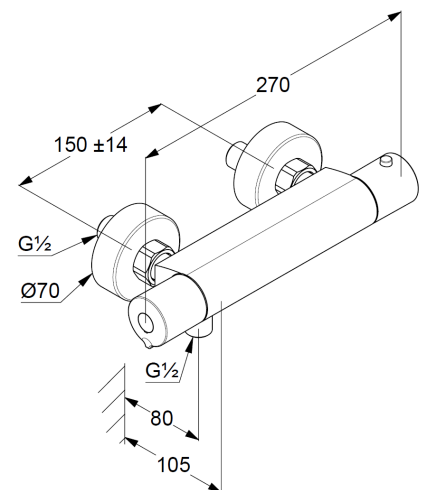

protected against back flow

shower outlet G $\frac{1}{2}$

ceramic headparts 90°

flow rate at 3 bar 23 l/min.

S-unions G $\frac{1}{2}$ x G $\frac{3}{4}$

with dirt-catcher sieve

Produktabbildung/ Product picture

Maßzeichnung/ Dimensional drawing

Durchfluss/ Flow rate