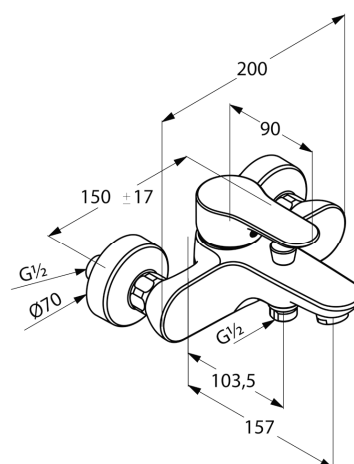

Product: KLUDI OBJEKTA single lever bath and shower mixer DN 15

Ref.: 326530575

Product description

single lever bath and shower mixer DN 15
 wall-mounted
 solid lever
 ceramic cartridge with hot water safety device
 aerator M 24 x 1
 flow rate bath tub 22,5 l/min at 3 bar
 flow rate shower 35 l/min at 3 bar
 automatic diverter: shower to bath tub
 shower connection 1/2 inch
 protected against back flow
 s-unions 1/2 x 3/4 inch
 noise group II, PA-IX 28195/IICB

Finishes:
 05 chrome

Product picture

Advertisement

single lever bath/shower mixer, manufacturer KLUDI GmbH & Co. KG
 KLUDI OBJEKTA item no. 326530575
 type: single lever bath and shower mixer, DN 15 / PN 10, chrome plated brass, solid lever chrome plated metal, ceramic cartridge K-41 with hot water safety device, bath tub filler with aerator M 24 x 1, flow rate at bath tub filler 22,5 l/min at 3 bar, flow rate at shower outlet 35 l/min at 3 bar, automatic diverter: shower to bath tub, protected against back flow DIN EN 1717, shower connection 1/2 inch, concealed s-unions 1/2 x 3/4 inch
 noise level DIN 4109 noise group II, report no. PA-IX 28195/IICB
 dimensions: width: 200 mm, nozzle projection: 157 mm, lever projection: 90 mm, centers: 150 mm

Dimensional drawing

Flow rate diagram