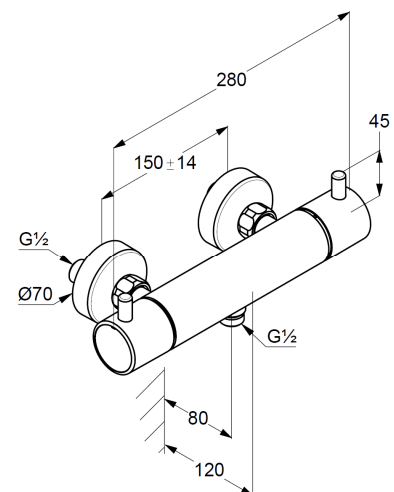

optional temperature limiter at 43°C included

valve handle with 50% water consumption

protected against back flow

shower outlet G $\frac{1}{2}$

ceramic headparts 180°

flow rate at 3 bar 18 l/min.

S-unions G $\frac{1}{2}$  x G $\frac{3}{4}$

### Produktabbildung/ Product picture

### Maßzeichnung/ Dimensional drawing