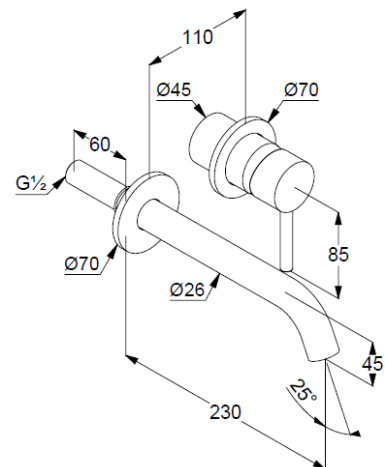

concealed single lever basin mixer

Ref.: 382453976

concealed single lever basin mixer

projection 230mm

trim set without pre-installation set

pre installation set KLUDI Ref.: 38243

vertical wall mounted

solid lever, metal

aerator, S-Pointer M24 PCA

flow rate at 3 bar 5 l/min.

fixed spout

Produktabbildung/ Product picture

Maßzeichnung/ Dimensional drawing

Durchfluss/ Flow rate