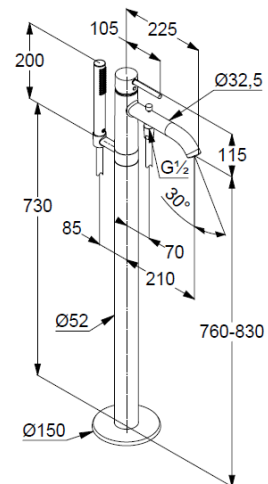

Typ: KLUDI BOZZ

single lever bath-and shower mixer
 floor standing for free standing bath tubs
 Ref.: 385900576

bath and shower mixer
 single lever mixer
 trim set without pre-installation set
 pre installation set KLUDI FLEXX.BOX Ref.: 88088
 floor standing for free standing bath tubs
 with shower holder
 automatic diverter: shower/bath
 solid lever, metal
 aerator, S-Pointer M24
 protected against back flow
 shower outlet G $\frac{1}{2}$
 ceramic cartridge with hot water safety device
 flow rate at 3 bar 22 l/min.
 fixed spout
 hand shower and shower hose 1250mm

hand shower 1 S
 1 spray pattern
 Volumen
 with cleaning system
 sieve seal

shower hose
 plastic coated
 with conical nuts
 anti twist
 G $\frac{1}{2}$ x G $\frac{1}{2}$ x 1250 mm

Produktabbildung/ Product picture

Maßzeichnung/ Dimensional drawing

Durchfluss/ Flow rate