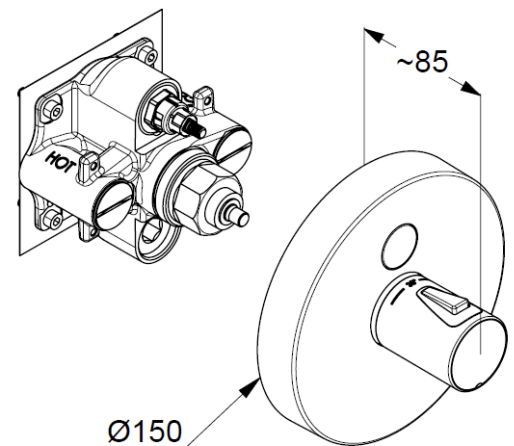

### KLUDI PUSH

concealed thermostatic shower mixer  
trim set without pre-installation set  
PN 10

Ref.:  
389020538

Finishes:  
05 chrom

### Product description

Manufacturer KLUDI GmbH & Co. KG  
Typ: KLUDI PUSH  
concealed thermostatic shower mixer  
trim set without pre-installation set  
Ref.: 389020538

concealed thermostatic shower mixer  
on-off with push button  
1 Function  
trim set without pre-installation set  
pre installation set KLUDI FLEXX.BOXX Art. Nr. 88011  
in-wall-installation  
trim set with functional unit  
vertical wall mounted  
temperature handle with hotwater safety  
flow rate at 3 bar 28 l/ min.  
with integrated back flow preventer

Product picture

Dimensional drawing

Flow rate diagram