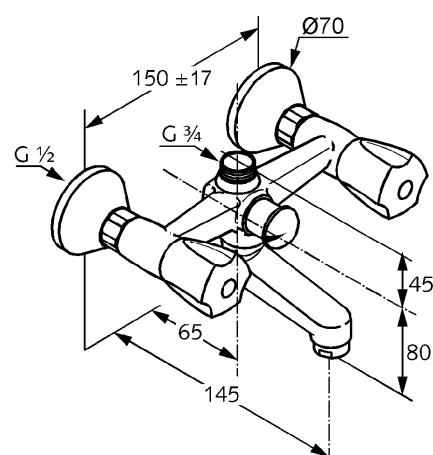

Product: **KLUDI STANDARD bath and shower mixer DN 15**

Ref.: **2500105 ..**

Product description

bath and shower mixer DN 15
 choice of handle
 handle Terralux metal (08)
 handle Terralux ABS (15)
 wall fastening
 flow class BB
 aerator M 24 x I
 automatic diverter: shower to bath tub
 shower outlet G 3/4
 protected against back flow
 S unions
 without shower set
 noise group I, PA- IX 8562/IBB, KIWA

Finishes:
 05 chrome

Advertisement

- * KLUDI GmbH & Co KG KLUDI STANDARD bath and shower mixer item no. 250010508/15
- ** classic headparts, DIN EN 200
- *** chrome plated brass, DIN 50930-6

bath and shower mixer DN 15, manufacturer KLUDI GmbH & Co KG KLUDI STANDARD bath and shower mixer item no. 250010508 / 250010515, DN 15, chrome plated brass, type: bath and shower mixer DN 15, handle projection 50 mm, aerator M 24 x I, noise level DIN EN 4109 group I, report no. P- IX 8562 / IBB, KIWA approval, flow class B B (max. 0,42 l/s), nozzle projection 145 mm, S unions 1/2 x 3/4 inch, classic headparts, handles marked: red / blue, automatic diverter: shower to bath tub, protected against back flow DIN EN 1717, shower outlet 3/4 inch, choice of handle: 08 = handle Terralux chrome plated metal, 15 = handle Terralux ABS chrome plated plastic, for pressure type water heater, for continuous line heater, PN 10,

Product picture

Dimensional drawing

Flow rate diagram