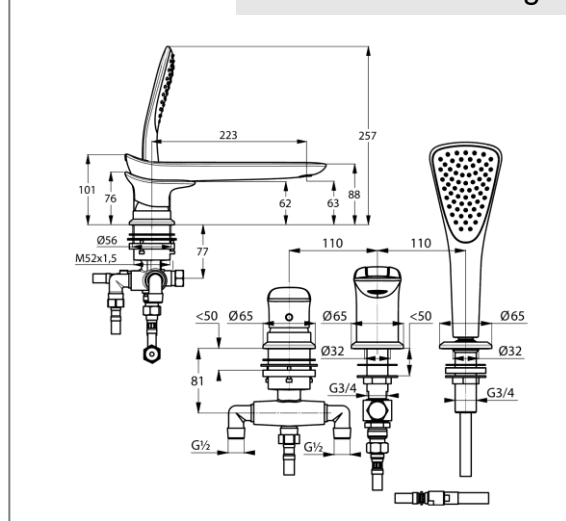

KLUDI AMBA 3 hole single lever bath and shower mixer

Ref.: **534470575**

Product description

3 hole single lever bath and shower mixer DN 15
 three hole tiles deck installation, standing installation
 solid lever
 ceramic cartridge with hot water safety device
 aerator M 24 x 1
 flow rate bath tub 28 l/min at 3 bar
 flow rate shower 13,5 l/min at 3 bar
 automatic diverter: shower to bath tub
 protected against back flow
 with pull-out hand shower KLUDI FIZZ 1 S
 shower hose 1500 mm
 without connecting supply hoses

Finishes:
 05 chrome

Advertisement

three hole tap, manufacturer KLUDI GmbH & Co. KG
 KLUDI AMBA item no. 534470575
 type: 3 hole single lever bath and shower mixer, DN 15 / PN 10 for tiles deck installation and standing installation, chrome plated brass, solid lever chrome plated metal, ceramic cartridge K-41 with hot water safety device, bath tub filler with aerator M 24 x 1, flow rate at bath tub filler 28 l/min at 3 bar, flow rate at shower outlet 13,5 l/min at 3 bar, automatic diverter: shower to bath tub, protected against back flow DIN EN 1717, with pull-out KLUDI FIZZ 1 S hand shower, chrome plated plastic, with cleaning system, fixed shuft for shower hose, shower hose 1500 mm plastic coated with metal effect, shower hose connection 1/2 inch
 dimensions: hand shower height: 257 mm, nozzle height: 63 mm, nozzle projection: 223 mm
 connecting supply hoses KLUDI Art. Nr. 7544605-00
 required quantity 2 pieces, not included

Product:

Product picture

Dimensional drawing

Flow rate diagram