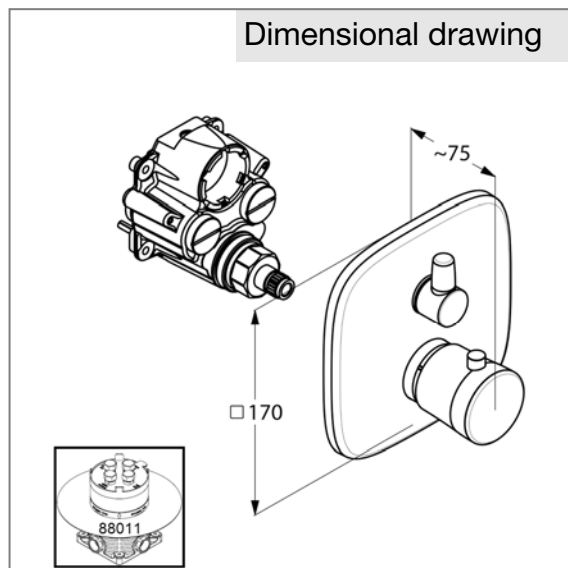

**Product:** KLUDI AMBA concealed THM bath/shower mixer, trim set with functional unit

**Ref.:** 538300575

**Product description**

concealed thermostatic bath/shower mixer  
 trim set with functional unit  
 with ceramic shut-off valve  
 and adjustment as a rotary valve  
 hot water safety device 38 °C  
 without pre-installation set  
 KLUDI FLEXX.BOXX 88011

Finishes:  
 05 chrome

**Product picture**

**Advertisement**

concealed thermostatic bath/shower mixer, manufacturer KLUDI GmbH & Co. KG  
 KLUDI AMBA item no. 538300575

type: concealed thermostatic bath/shower mixer trim set with functional unit THM for pre-installation set KLUDI FLEXX.BOXX DN 20 item no. 88011, handles chrome plated metal, cover plate chrome plated plastic, with ceramic shut-off valve and adjustment as a rotary valve, temperature control handle with hot water safety device 38°C, flow rate to bath filler 20 l/min at 3 bar, flow rate to shower 20 l/min at 3 bar, functional unit made of dezincification resistant brass, dimensions: cover plate: 170/170 mm, handle projection: 75 mm  
 Suitable for pre-installation set KLUDI FLEXX.BOXX DN 20 item no. 88011, not included.

**Dimensional drawing**

**Flow rate diagram**