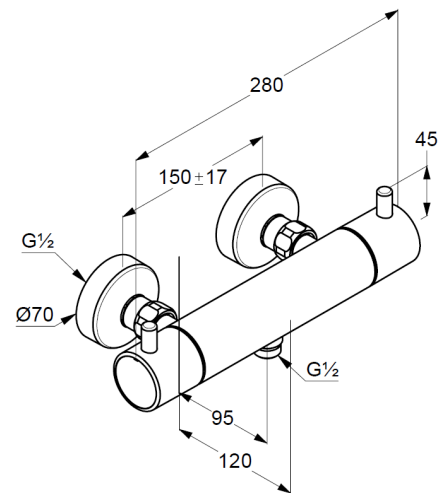

Technical Data

KLUDI BOZZ
thermostatic shower mixer
DN 15

Ref.:
352030538

Finishes:
05 chrom

Product description
Manufacturer KLUDI GmbH & Co. KG
Typ: KLUDI BOZZ
thermostatic shower mixer DN 15
Ref: 352030538
thermostatic shower mixer
wall mounted
temperature handle with hotwater safety
valve handle with 50% Water consumption
protected against back flow
shower outlet 1/2 inch
ceramic headparts 180°
flow rate at 3 bar = 22 l/ min.
S-unions G 1/2 x 3/4

Product picture

Dimensional drawing

Flow rate diagram