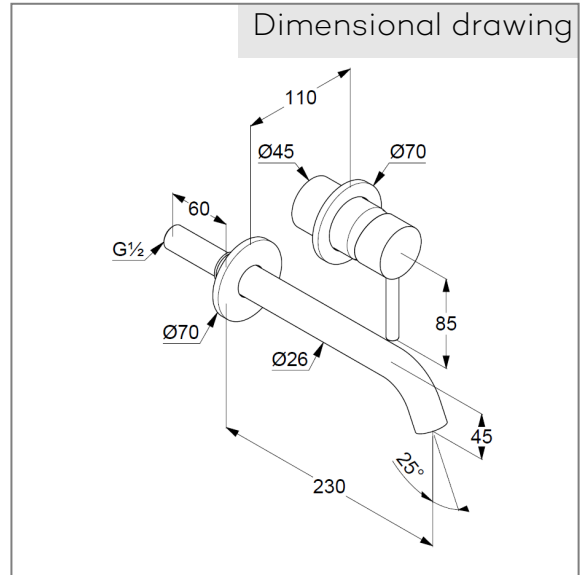

Technical Data

KLUDI BOZZ
concealed single lever basin mixer
DN 15

Ref:
382450576

Finishes:
05 chrom

Product description
Manufacturer KLUDI GmbH & Co. KG
Typ: KLUDI BOZZ
Concealed single lever basin mixer
Ref: 382450576
concealed basin mixer
projection 230 mm
single lever mixer
trim set without pre-installation set
pre installation set KLUDI Art. Nr. 38243
vertical wall mounted
solid lever, metal
Aerator, S-Pointer M24
flow rate at 3 bar = 5 l/ min.
fixed spout

Product picture

Dimensional drawing

Flow rate diagram