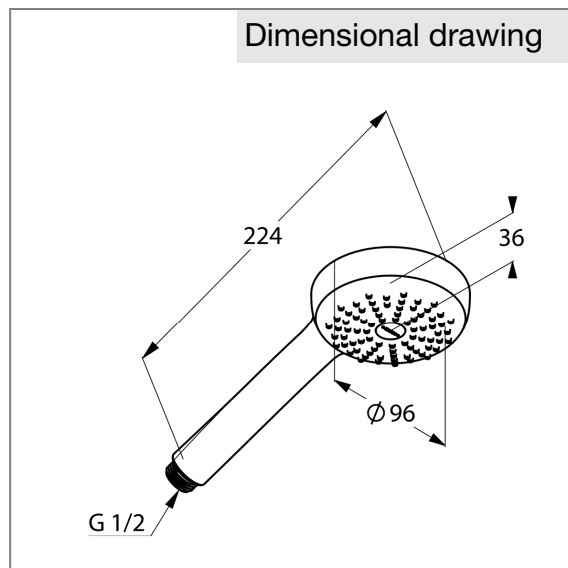

Product: KLUDI LOGO hand shower 1S DN 15

Ref.: 6810005-00

Product description

hand shower 1S DN 15
with one spray pattern
flow rate 41 l/min at 3 bar
with cleaning system
connection 1/2 inch

Finishes:
05 chrome

Product picture

Advertisement

hand shower, manufacturer KLUDI GmbH & Co. KG
KLUDI LOGO item no. 6810005-00
type: hand shower 1 S DN 15 / PN 5, chrome plated plastic with one spray pattern,
with cleaning system, flow rate 41 l/min at 3 bar, connection 1/2 inch
dimensions: projection hand shower: 224 mm, diameter hand shower: 96 mm

Dimensional drawing

Flow rate diagram