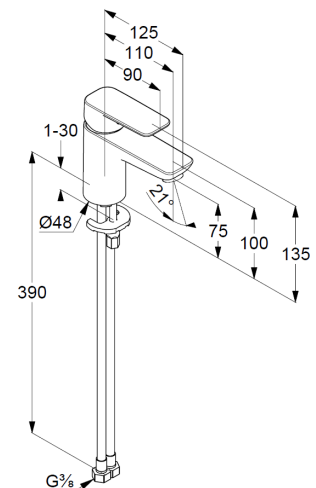

Technical Data

Product: KLUDI PURE&STYLE
single lever basin mixer 75
DN 15

Article-Nr.: 400280575

Surface: 05 chrome

Product description

manufacturer KLUDI GmbH & Co. KG
Typ: KLUDI PURE&STYLE
single lever basin mixer 75,
DN 15/ PN 10
Art. Nr. 400280575
basin mixer
single lever mixer
single hole mounted
solid handle, metal
aerator M24
ceramic cartridge with hotwater safety device
flow rate at 3 bar = 7 l/ min.
flexible hoses G 3/8 DVGW approved
rapid installation set

Product Picture

Dimensional drawing

Flow rate diagram