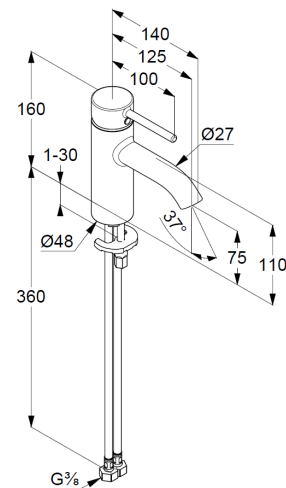

Technical Data

KLUDI BOZZ
single lever basin mixer 75
DN 15

Ref:
382723976

Finishes:
39 black matt finished

Product description
Manufacturer KLUDI GmbH & Co. KG
Typ: KLUDI BOZZ
single lever basin mixer 75
Ref.: 382723976
basin mixer DN 15
single lever mixer
single hole mounted
solid lever, metal
Aerator M18,5
ceramic cartridge with hotwater safety device
flow rate at 3 bar = 5 l/ min.
flexible hoses G 3/8 DVGW approved
rapid installation set
without pop up waste

Product picture

Dimensional drawing

Flow rate diagram