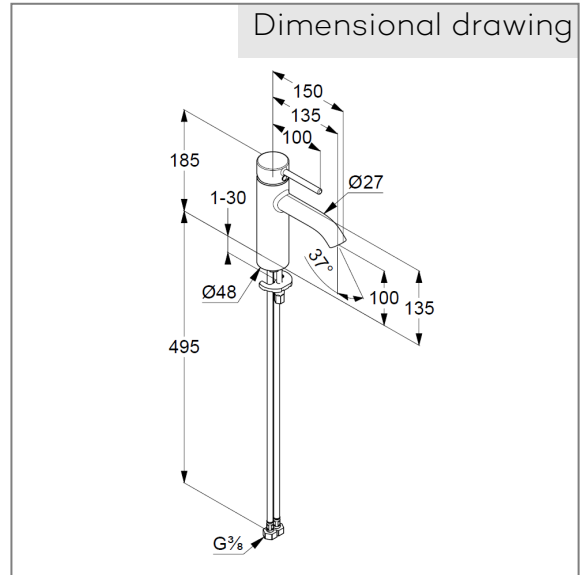

## Technical Data

KLUDI BOZZ  
single lever basin mixer 100  
DN 15

Ref:  
382820576

Finishes:  
05 chrom

Product description  
Manufacturer KLUDI GmbH & Co. KG  
Typ: KLUDI BOZZ  
single lever basin mixer 100  
Ref.: 382820576  
basin mixer DN 15  
single lever mixer  
single hole mounted  
solid lever, metal  
Aerator M18,5  
ceramic cartridge with hotwater safety device  
flow rate at 3 bar = 5 l/ min.  
flexible hoses G 3/8 DVGW approved  
rapid installation set  
without pop up waste

Product picture

Dimensional drawing

Flow rate diagram