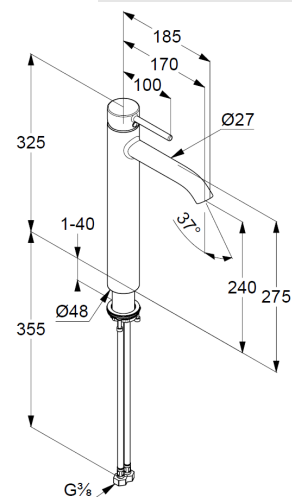

single lever basin mixer, for washbowls

Ref.: 382860576

single lever mixer

single hole mounted

solid lever, metal

Aerator M18,5

ceramic cartridge with hotwater safety device

flow rate at 3 bar = 5 l/ min.

flexible hoses G 3/8 DVGW approved

rapid installation set

without pop up waste

Product picture

Dimensional drawing

Flow rate diagram