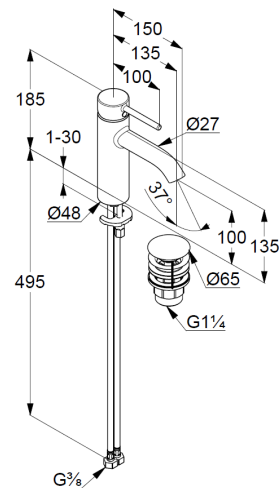

Technical Data

KLUDI BOZZ
single lever basin mixer 100
DN 15

Ref:
382883976

Finishes:
39 black matt finished

Product description
Manufacturer KLUDI GmbH & Co. KG
Typ: KLUDI BOZZ
single lever basin mixer 100
Ref.: 382883976
basin mixer DN 15
single lever mixer
solid lever, metal
Aerator M18,5
ceramic cartridge with hotwater safety device
flow rate at 3 bar = 5 l/ min.
flexible hoses G 3/8 DVGW approved
rapid installation set
push open waste 1 1/4"
for washbasin with overflow

Product picture

Dimensional drawing

Flow rate diagram