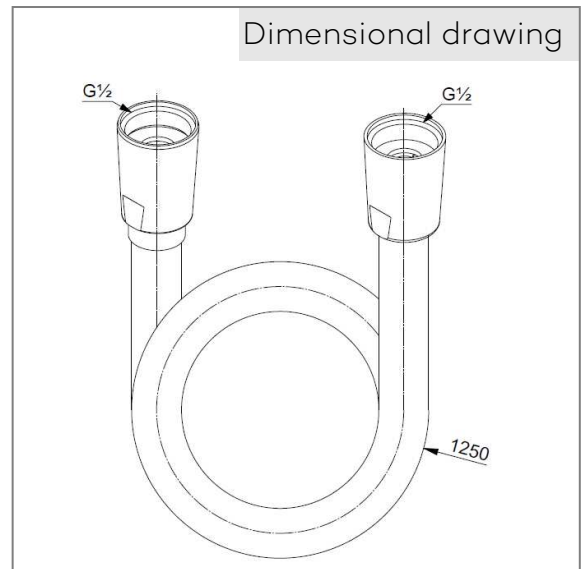

## Technical Data

KLUDI SUPARAFLEX WHITE  
shower hose  
DN 15

Ref.:  
6107191-00

Finishes:  
91 white

Product description  
Manufacturer KLUDI GmbH & Co. KG  
Typ: KLUDI SUPARAFLEX WHITE  
shower hose DN 15  
Ref: 6107191-00

shower hose  
plastic coated  
with metal-effect  
with conical nuts  
anti twist  
G 1/2 x G 1/2 x 1250 mm

Product picture

Dimensional drawing

Flow rate diagram