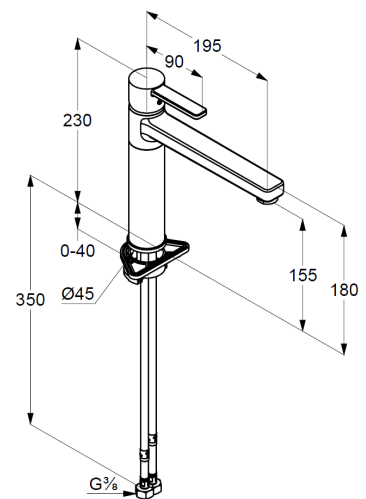

Technical Data

KLUDI ZENTA
Kitchen faucet
DN 15

Ref.:
389739675

Finishes:
96 stainless steel

Product description
Manufacturer KLUDI GmbH & Co. KG
Typ: KLUDI ZENTA
Kitchen faucet DN 15
Ref: 389739675

Kitchen faucet DN 15
single lever mixer
single hole mounted
solid lever, metal
aerator M24
ceramic cartridge with hotwater safety device
flow rate at 3 bar = 11 l/ min.
swivel spout (360°)
flexible hoses G 3/8 DVGW approved
shank-fixing

Product picture

Dimensional drawing

Flow rate diagram