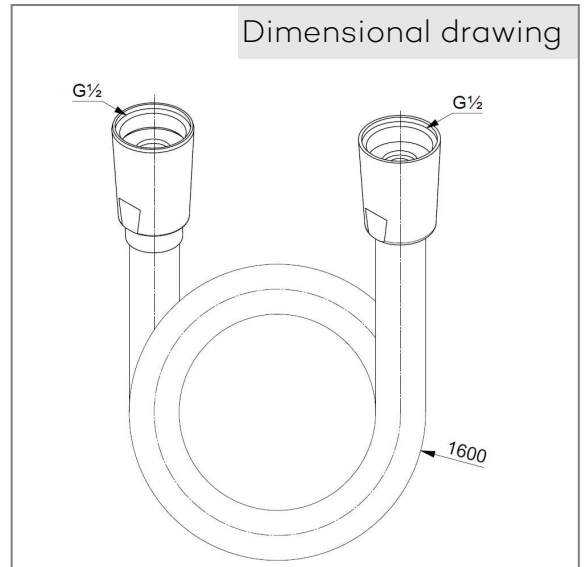

## Technical Data

KLUDI SUPARAFLEX SILVER  
shower hose  
DN 15

Ref.:  
6107205-00

Finishes:  
05 chrome

Product description  
Manufacturer KLUDI GmbH & Co. KG  
Typ: KLUDI SUPARAFLEX SILVER  
shower hose DN 15  
Ref: 6107205-00

shower hose  
plastic coated  
with metal-effect  
with conical nuts  
anti twist  
G 1/2 x G 1/2 x 1600 mm

Product picture

Dimensional drawing

Flow rate diagram