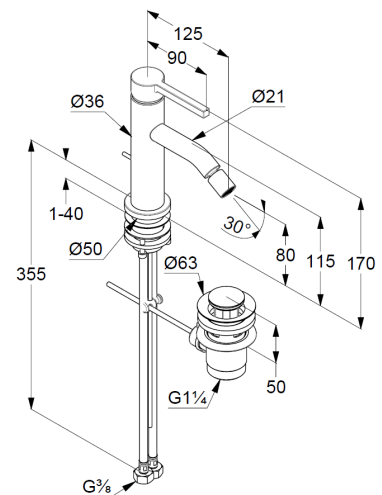

Technische Daten/ Technical Data

KLUDI NOVA FONTE
single lever bidet mixer
DN 15
Style: PURA

Ref.:
202165315

Finishes:
53 matt white

Product description
Manufacturer KLUDI GmbH & Co. KG
Typ: KLUDI NOVA FONTE
single lever bidet mixer
Ref.: 202165315

bidet mixer
single lever mixer
stand assembly
1-hole mounted
solid lever, metal
ball joint with aerator
aerator, S-Pointer M18,5 PCA
ceramic cartridge
flow rate at 3 bar 4,5 l/min.
fixed spout
flexible hoses G $\frac{3}{8}$ DVGW approved
shank-fixing
pop up waste set G1 $\frac{1}{4}$ metal

Produktabbildung/ Product picture

Maßzeichnung/ Dimensional drawing

Durchfluss/ Flow rate