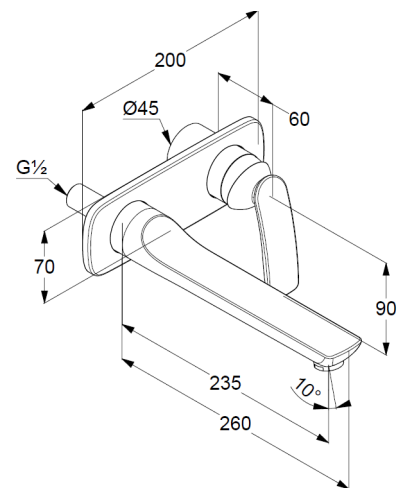

Technische Daten/ Technical Data

KLUDI BALANCE
single lever basin mixer
DN 15

Ref.:
522470575

Finishes:
05 chrome

Product description
Manufacturer KLUDI GmbH & Co. KG
Typ: KLUDI BALANCE
basin mixer
Ref.: 522470575

basin mixer
concealed basin mixer
single lever mixer
trim set without pre-installation set KLUDI Ref.: 38243
wall mounted
fixed spout 235mm
solid lever, metal
aerator, S-Pointer M24 PCA
ceramic cartridge
flow rate at 3 bar 5 l/min.

Produktabbildung/ Product picture

Maßzeichnung/ Dimensional drawing

Durchfluss/ Flow rate