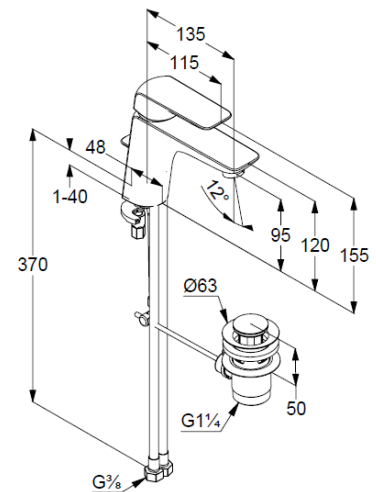

Technische Daten/ Technical Data

KLUDI AMEO
single lever basin mixer XL
DN 15

Ref.:
410230575

Finishes:
05 chrome

Product description
Manufacturer KLUDI GmbH & Co. KG
Typ: KLUDI AMEO
single lever basin mixer
Ref.: 410230575

basin mixer
single lever mixer
1-hole mounted
solid lever, metal
aerator, S-Pointer M24 PCA
ceramic cartridge with hot water safety device
flow rate at 3 bar 5 l/min.
flexible hoses G $\frac{3}{8}$ DVGW approved
rapid installation set
pop up waste G1 $\frac{1}{4}$ metal

Produktabbildung/ Product picture

Maßzeichnung/ Dimensional drawing

Durchfluss/ Flow rate