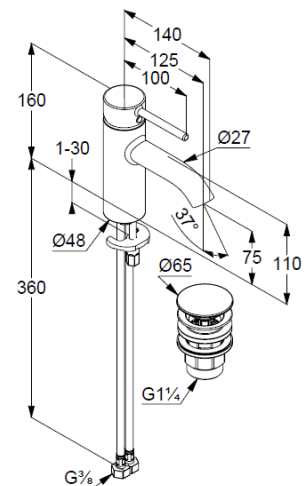

## Technische Daten/ Technical Data

KLUDI BOZZ  
single lever basin mixer 75  
DN 15

Ref.:  
382665376

Finishes:  
53 matt white

Product description  
Manufacturer KLUDI GmbH & Co. KG  
Typ: KLUDI BOZZ  
single lever basin mixer 75  
Ref.: 382665376

basin mixer  
single lever mixer  
1-hole mounted  
solid lever, metal  
aerator, S-Pointer M18,5  
ceramic cartridge with hot water safety device  
flow rate at 3 bar 5 l/min.  
flexible hoses G $\frac{3}{8}$  DVGW approved  
rapid installation set  
push open waste G1 $\frac{1}{4}$   
for washbasin with overflow

### Produktabbildung/ Product picture

### Maßzeichnung/ Dimensional drawing