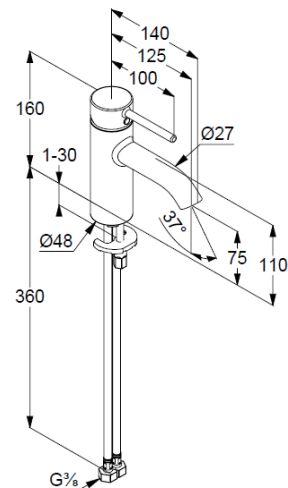

## Technische Daten/ Technical Data

KLUDI BOZZ  
single lever basin mixer 75  
DN 15

Ref.:  
382723976

Finishes:  
39 matt black

Product description  
Manufacturer KLUDI GmbH & Co. KG  
Typ: KLUDI BOZZ  
single lever basin mixer 75  
Ref.: 382723976

basin mixer  
single lever mixer  
1-hole mounted  
solid lever, metal  
aerator, S-Pointer M18,5  
ceramic cartridge with hot water safety device  
flow rate at 3 bar 5 l/min.  
flexible hoses G $\frac{3}{8}$  DVGW approved  
rapid installation set

### Produktabbildung/ Product picture

### Maßzeichnung/ Dimensional drawing