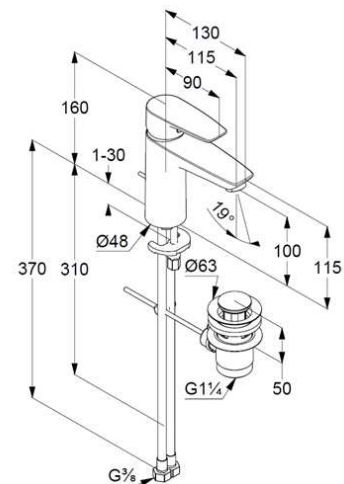

Technische Daten/ Technical Data

KLUDI PURE&SOLID
single lever basin mixer 100
DN 15

Ref.:
342900575

Finishes:
05 chrome

Product description
Manufacturer KLUDI GmbH & Co. KG
Typ: KLUDI PURE&SOLID
single lever basin mixer 100
Ref.: 342900575

basin mixer
single lever mixer
1-hole mounted
solid handle, metal
aerator M24 PCA
ceramic cartridge with hot water safety device
flow rate at 3 bar 5 l/min.
flexible hoses G $\frac{3}{8}$ DVGW approved
rapid installation set
pop up waste G1 $\frac{1}{4}$ metal

Produktabbildung/ Product picture

Maßzeichnung/ Dimensional drawing

Durchfluss/ Flow rate